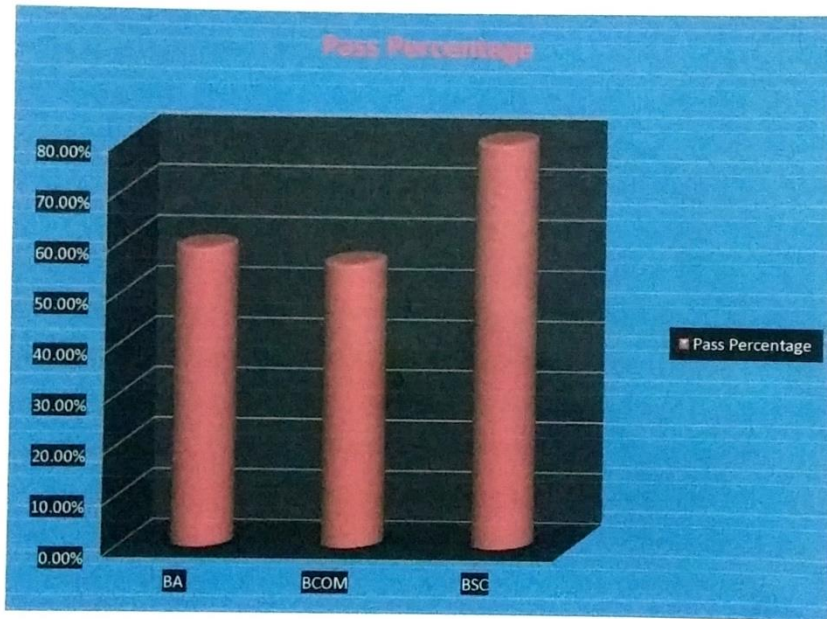

4. Result and Result Analysis 2018-2019:

Ahmednagar Jilha Maratha Vidya Prasarak Samaj's
SHRI DHOKESHWAR COLLEGE
TAKALI DHOKESHWAR
Tal :- Parner, Dist :- Ahmednagar. 414304 (M.S.)

Result Analysis Academic Year 2018-19

Program Code	Program Name	Number of Students	Number of Students Passed	Pass Percentage
11813	BA	105	62	59.05%
12013	BCOM	66	37	56.06%
11713	BSC	95	76	80%

PRINCIPAL
Shri. Dhokeshwar College
Takali Dhokeshwar