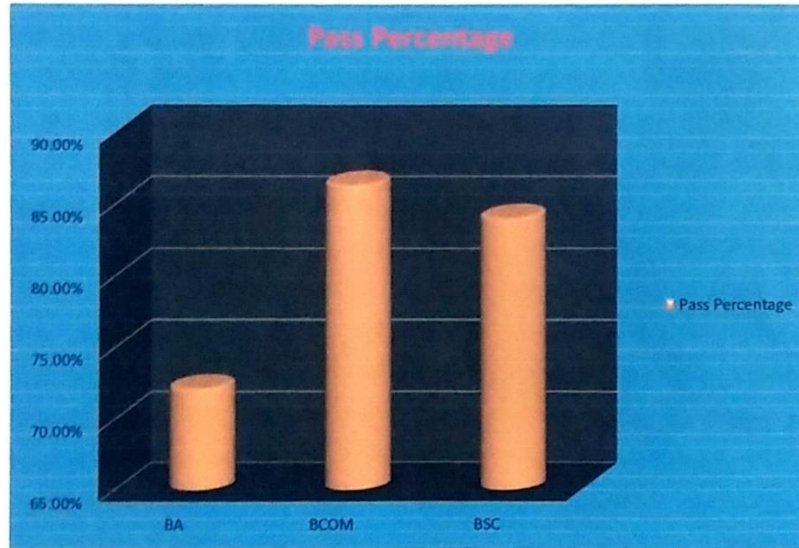

2. Result and Result Analysis 2020-2021:

Ahmednagar Jiha Maratha Vidya Prasarak Samaj's
SHRI DHOKESHWAR COLLEGE
TAKALI DHOKESHWAR
Tal - Parner, Dist - Ahmednagar 414304 (M S)

Result Analysis Academic Year 2020-21

Program Code	Program Name	Number of Students	Number of Students Passed	Pass Percentage
11813	BA	115	83	72.17%
12013	BCOM	66	57	86.36%
11713	BSC	69	58	84.06%

PRINCIPAL
Shri. Dhokeshwar College
Takali Dhokeshwar
Tal. Parner, Dist. Ahmednagar