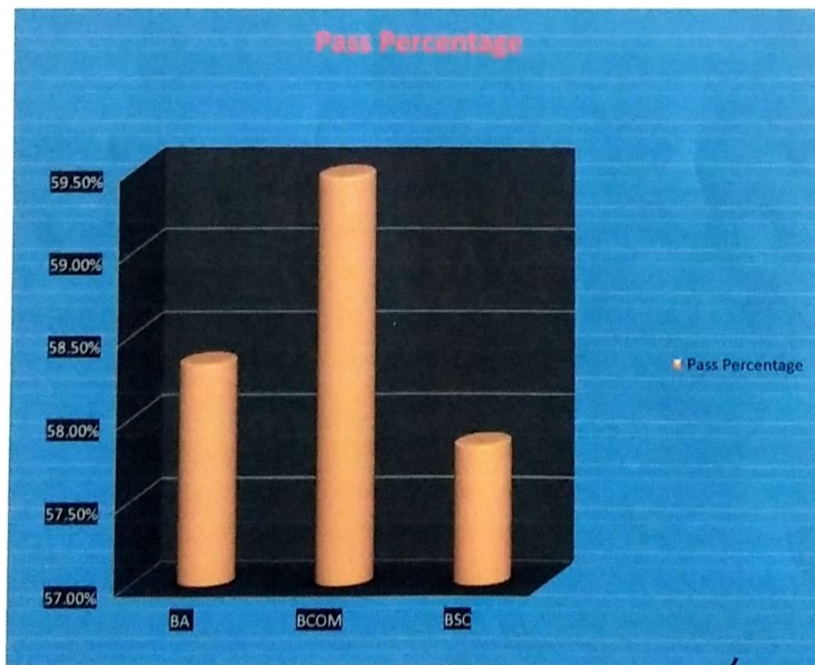

5. Result and Result Analysis 2017-2018:

Ahmednagar Jilha Maratha Vidya Prasarak Samaj's
SHRI DHOKESHWAR COLLEGE
TAKALI DHOKESHWAR
Tal - Parner, Dist - Ahmednagar 414304 (M S)

Result Analysis

Academic Year 2017-18

Program Code	Program Name	Number of Students	Number of Students Passed	Pass Percentage
11813	BA	108	63	58.33%
12013	BCOM	37	22	59.46%
11713	BSC	102	59	57.84%

PRINCIPAL
Shri. Dhokeshwar College
Takali Dhokeshwar