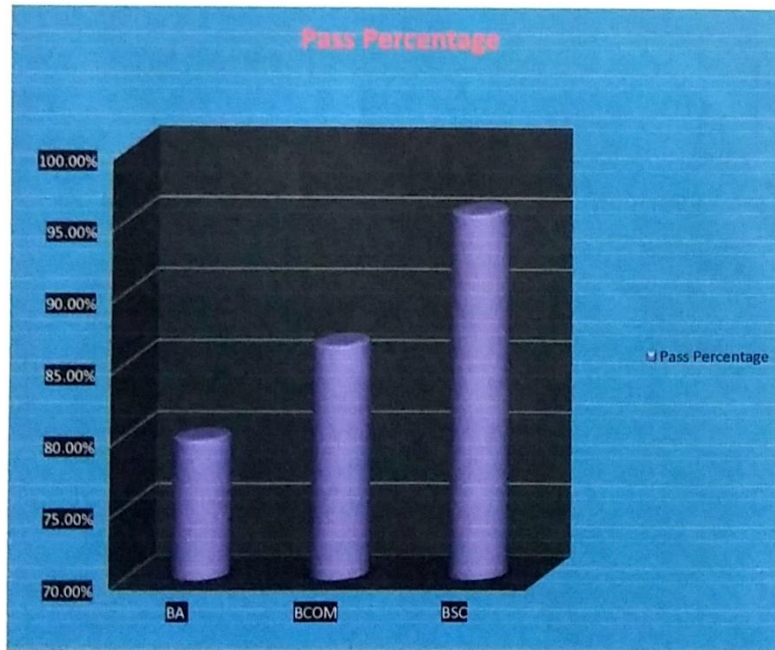

#### Result Analysis

Academic Year 2019-20

Program Code	Program Name	Number of Students	Number of Students Passed	Pass Percentage
11813	BA	89	71	79.77%
12013	BCOM	44	38	86.36%
11713	BSC	68	65	95.59%

  
PRINCIPAL  
Shri. Dhokeshwar College  
Takali Dhokeshwar  
Tal. Parner, Dist. Ahmednagar