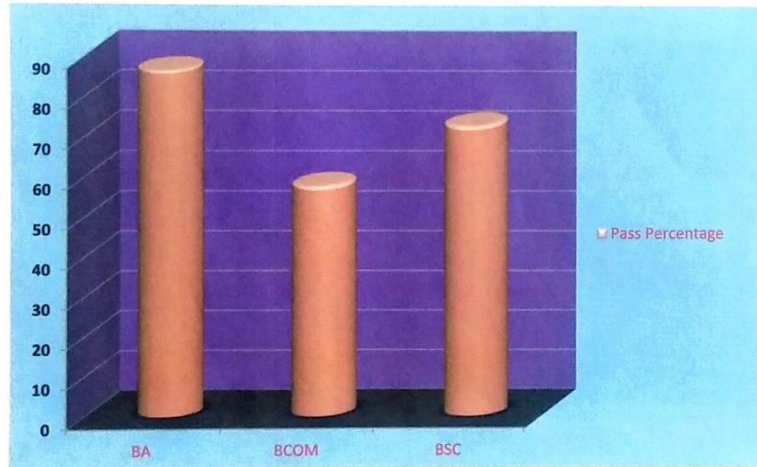

## Result Analysis Academic Year 2021-2022

Program Code	Program Name	Number of Students	Number of Students Passed	Pass Percentage
11819	BA	86	61	70.93%
12019	BCOM	57	53	92.98%
11719	BSC	72	70	97.22%

  
PRINCIPAL  
Shri. Dhokeshwar College  
Takali Dhokeshwar  
Tal. Parner, Dist. Ahmednagar